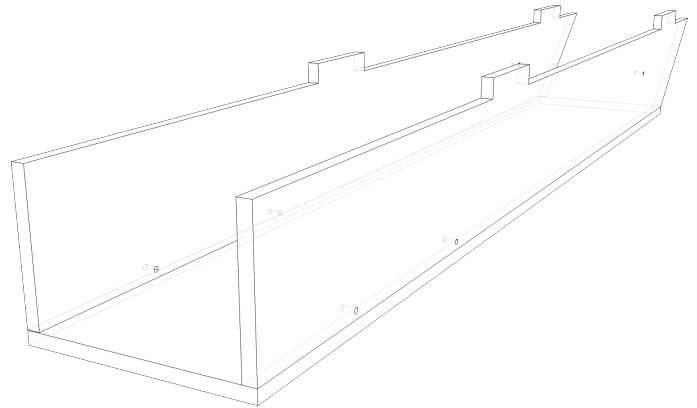

# FT Swappable Power Pod

RED Lines - Only cut 50% through

BLACK Lines - Cut all the way through

BLUE Lines - Notes

Firewall  
2" X 1 <sup>3</sup>/<sub>4</sub>" Inch  
(50mm X 45mm)  
1/<sub>16</sub>" Inch thick  
(1.5mm)  
Hobby Plywood